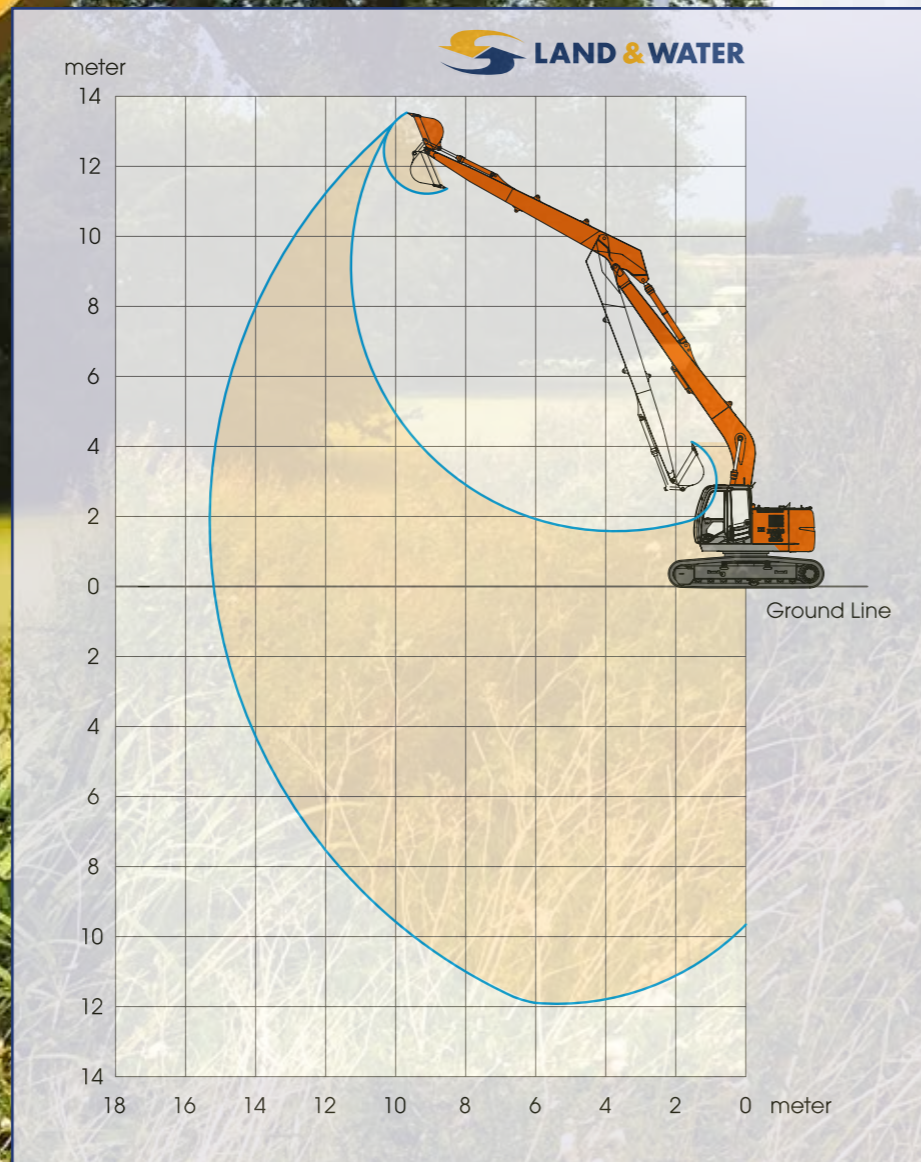

# 24 TONNE LONG REACH

OPERATION WEIGHT	MAX HEIGHT	MAX LENGTH	MAX WIDTH	MAX DIG REACH	MAX DIG DEPTH	MAX CUT HEIGHT	MAX BUCKET M <sup>3</sup>
24 Tonne Long Reach	3.24m	12.75m	3.29m	15.5m	11.69m	13.59m	0.6m <sup>3</sup>

The workhorse and most versatile excavators within our hire fleet. These excavators give an exceptional outreach to weight ratio and can be used for a vast range of applications from dredging through to muck away operations. We also have the first Hitachi reduced tail swing Long Reach Excavators sold new in Europe. These machines are the most compact and versatile units available with their virtually zero tail swing, just as useful on a restricted building site or working on the riverbank.