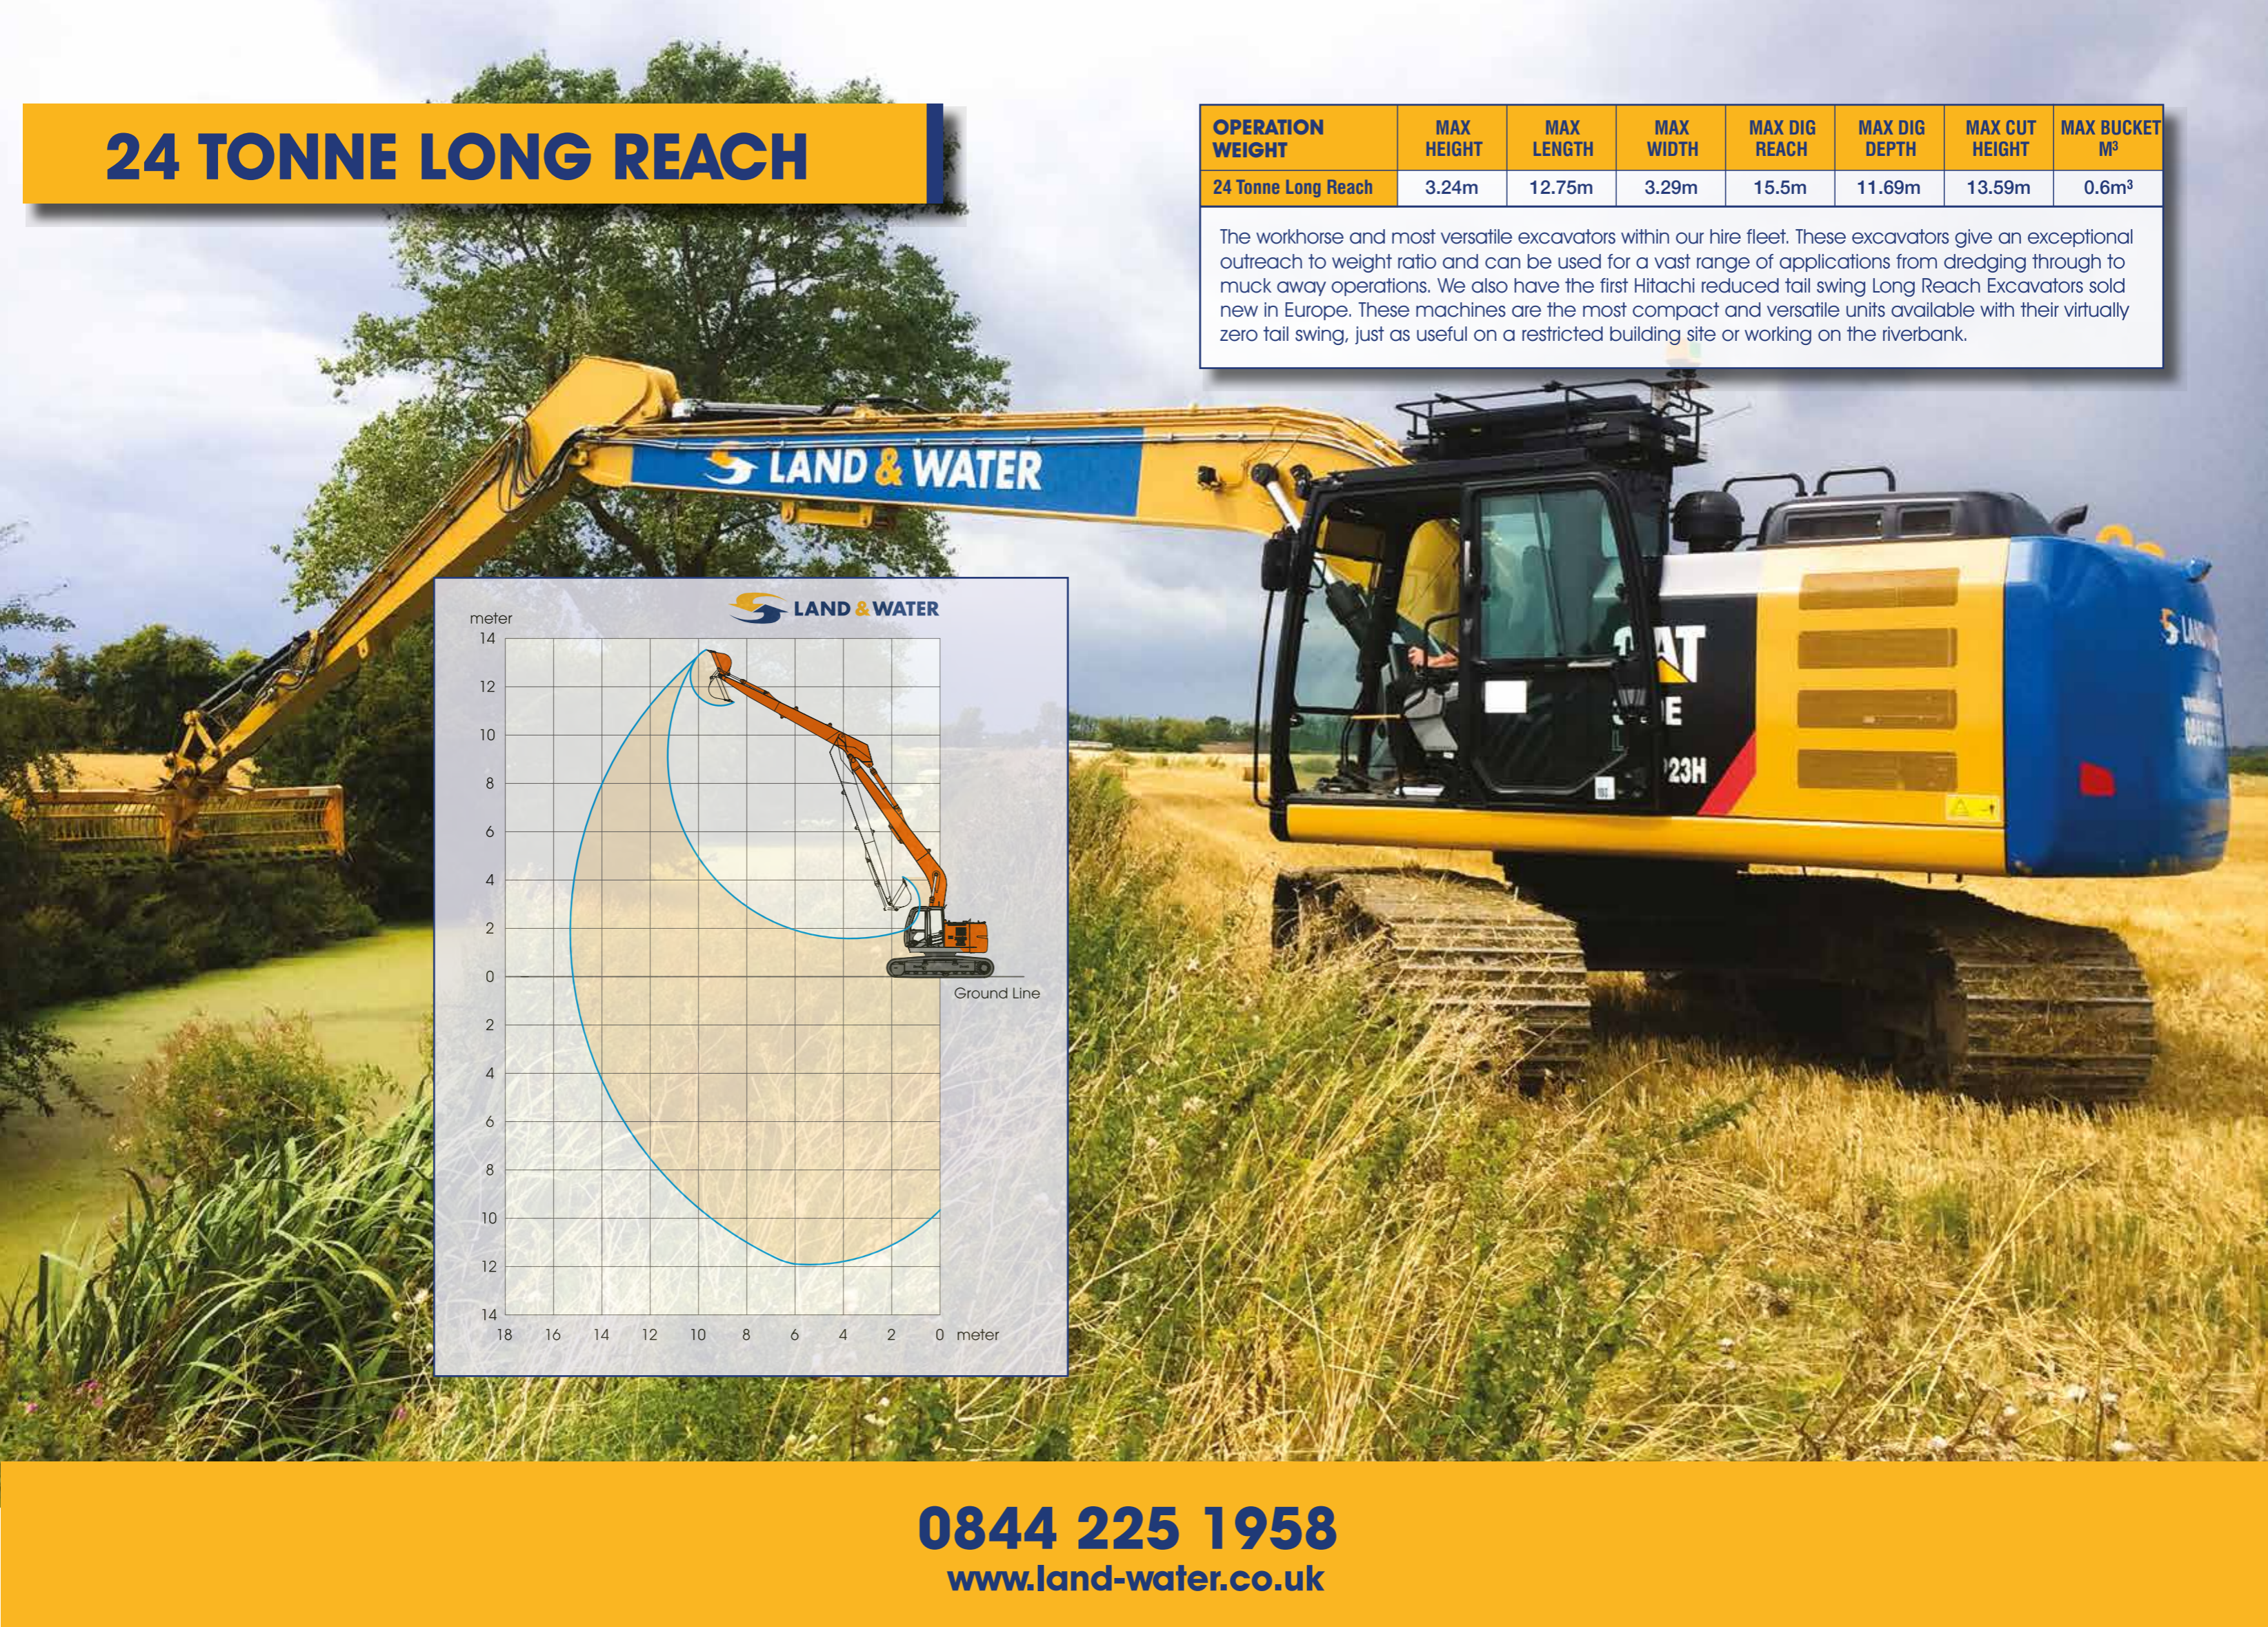

# 24 TONNE LONG REACH

OPERATION WEIGHT	MAX HEIGHT	MAX LENGTH	MAX WIDTH	MAX DIG REACH	MAX DIG DEPTH	MAX CUT HEIGHT	MAX BUCKET M <sup>3</sup>
24 Tonne Long Reach	3.24m	12.75m	3.29m	15.5m	11.69m	13.59m	0.6m <sup>3</sup>

The workhorse and most versatile excavators within our hire fleet. These excavators give an exceptional outreach to weight ratio and can be used for a vast range of applications from dredging through to muck away operations. We also have the first Hitachi reduced tail swing Long Reach Excavators sold new in Europe. These machines are the most compact and versatile units available with their virtually zero tail swing, just as useful on a restricted building site or working on the riverbank.

**0844 225 1958**  
[www.land-water.co.uk](http://www.land-water.co.uk)