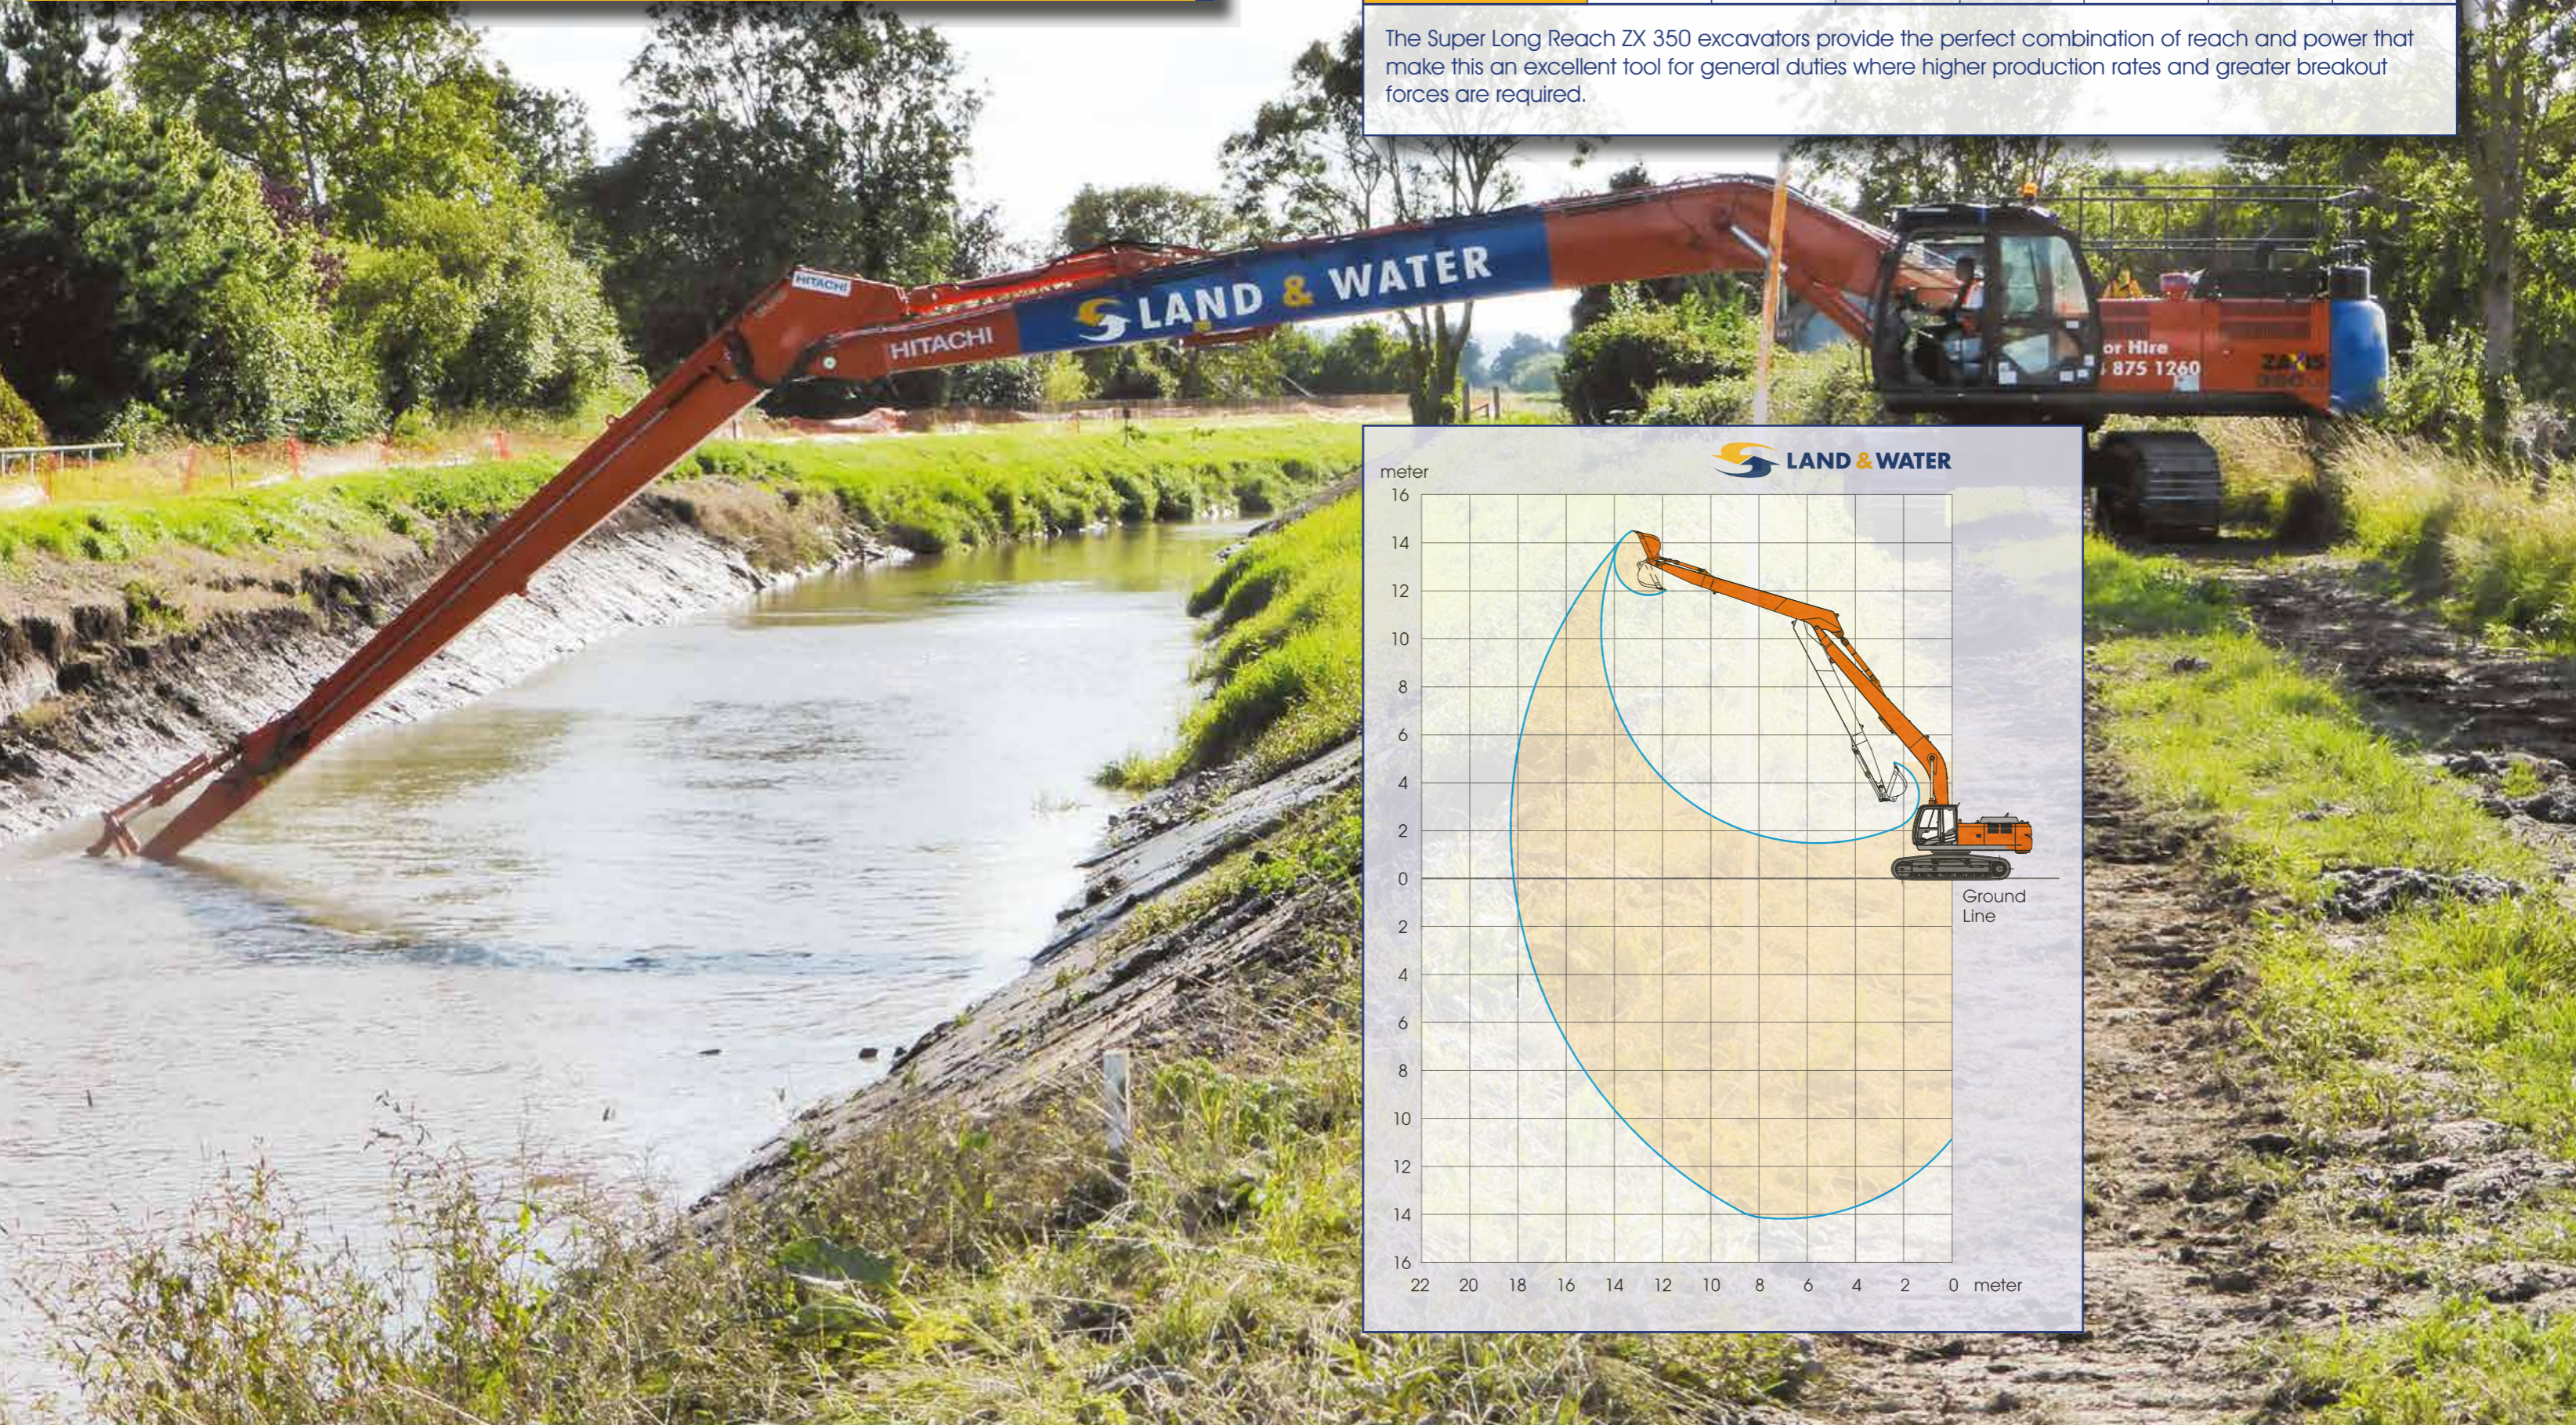

38 TONNE LONG REACH (18m)

OPERATION WEIGHT	MAX HEIGHT	MAX LENGTH	MAX WIDTH	MAX DIG REACH	MAX DIG DEPTH	MAX CUT HEIGHT	MAX BUCKET M ³
38 Tonne Long Reach	3.28m	14.58m	3.39m	18.28m	14.15m	14.54m	1.2m ³

The Super Long Reach ZX 350 excavators provide the perfect combination of reach and power that make this an excellent tool for general duties where higher production rates and greater breakout forces are required.

0844 225 1958
www.land-water.co.uk