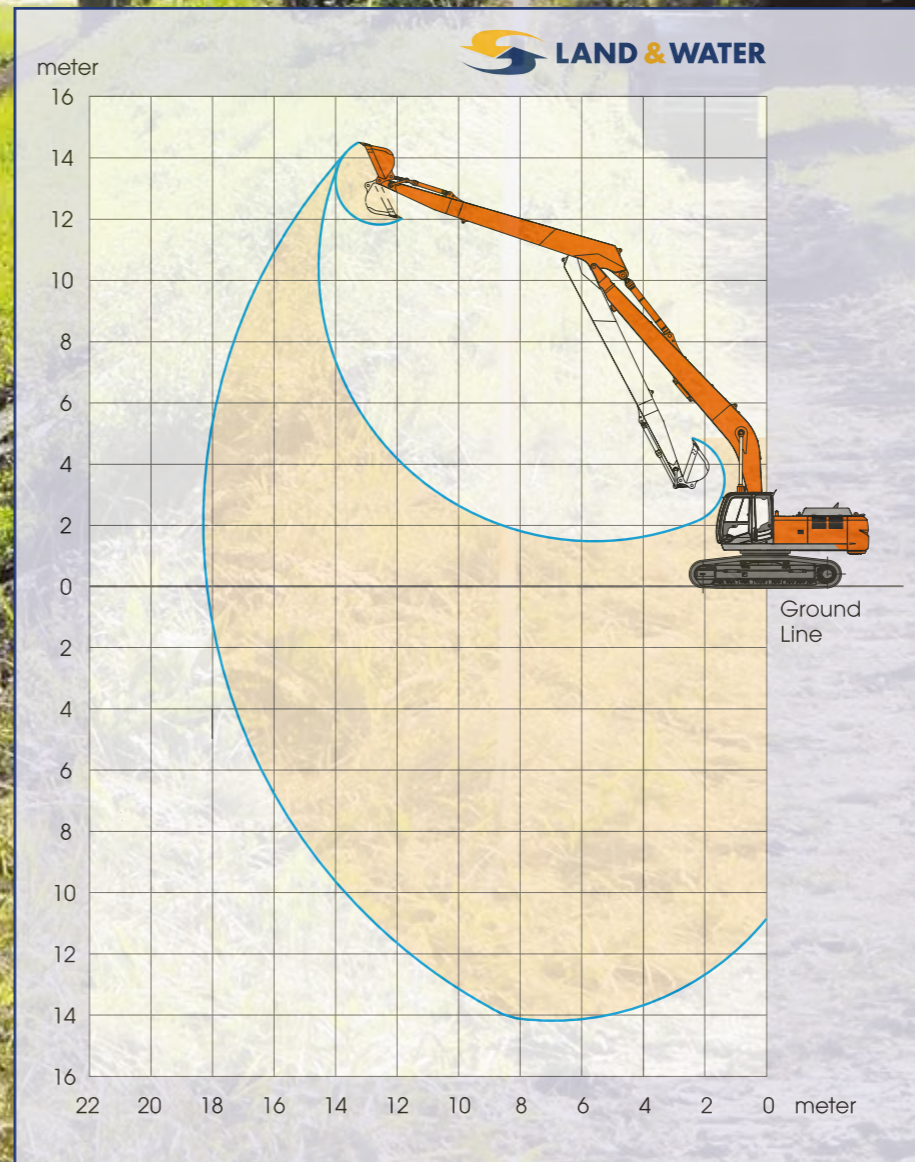

38 TONNE LONG REACH (18m)

OPERATION WEIGHT	MAX HEIGHT	MAX LENGTH	MAX WIDTH	MAX DIG REACH	MAX DIG DEPTH	MAX CUT HEIGHT	MAX BUCKET M ³
38 Tonne Long Reach	3.28m	14.58m	3.39m	18.28m	14.15m	14.54m	1.2m ³

The Super Long Reach ZX 350 excavators provide the perfect combination of reach and power that make this an excellent tool for general duties where higher production rates and greater breakout forces are required.

0844 225 1958
www.land-water.co.uk