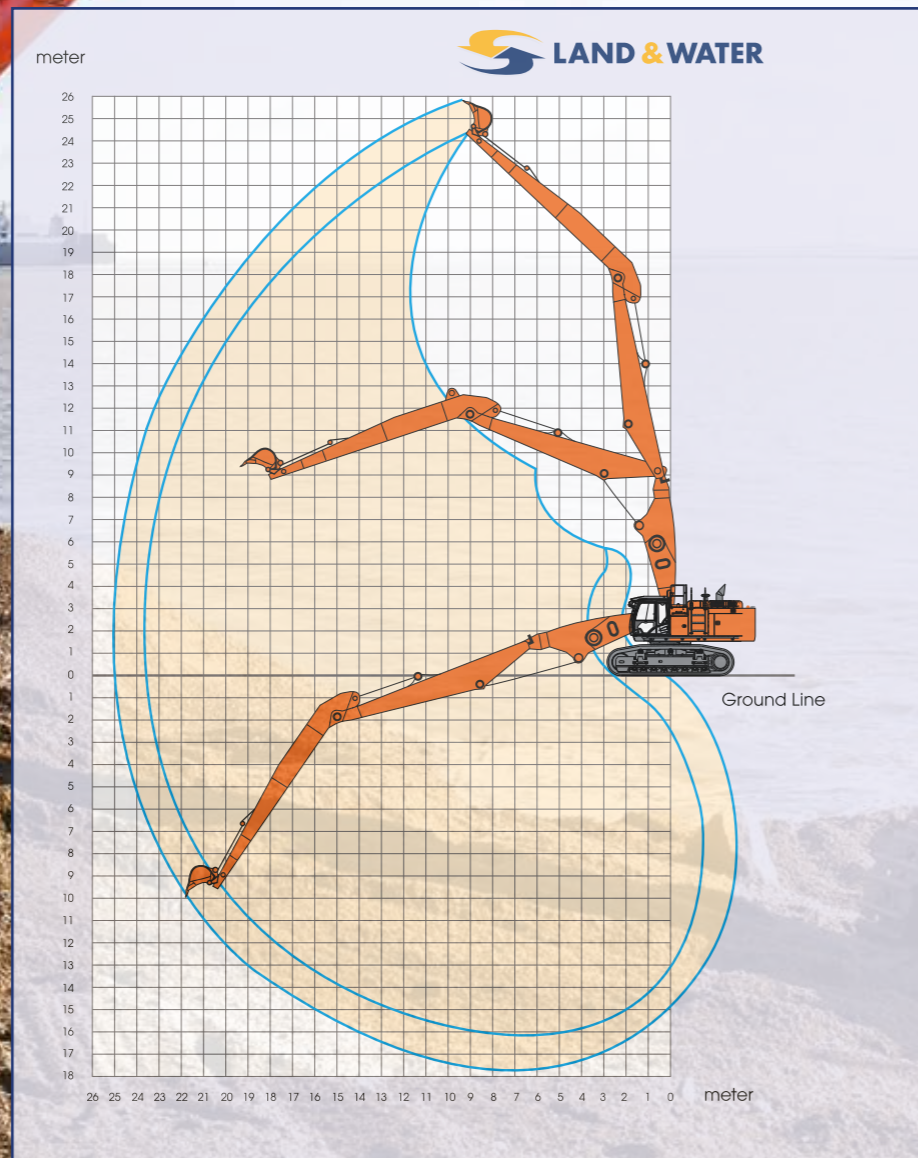

# 80 TONNE LONG REACH (25m)

OPERATION WEIGHT	MAX HEIGHT	MAX LENGTH	MAX WIDTH	MAX DIG REACH	MAX DIG DEPTH	MAX CUT HEIGHT	MAX BUCKET M <sup>3</sup>
17 Tonne Long Reach	4.04m	20.83m	4.5m	25.3m	17.6m	27.5m	2m <sup>3</sup>

With a bucket capacity of 2m<sup>3</sup> and 25 metre outreach, the ZX670 combines maximum reach with unrivalled productivity for a machine weighing 80 tonnes.

**0844 225 1958**  
[www.land-water.co.uk](http://www.land-water.co.uk)