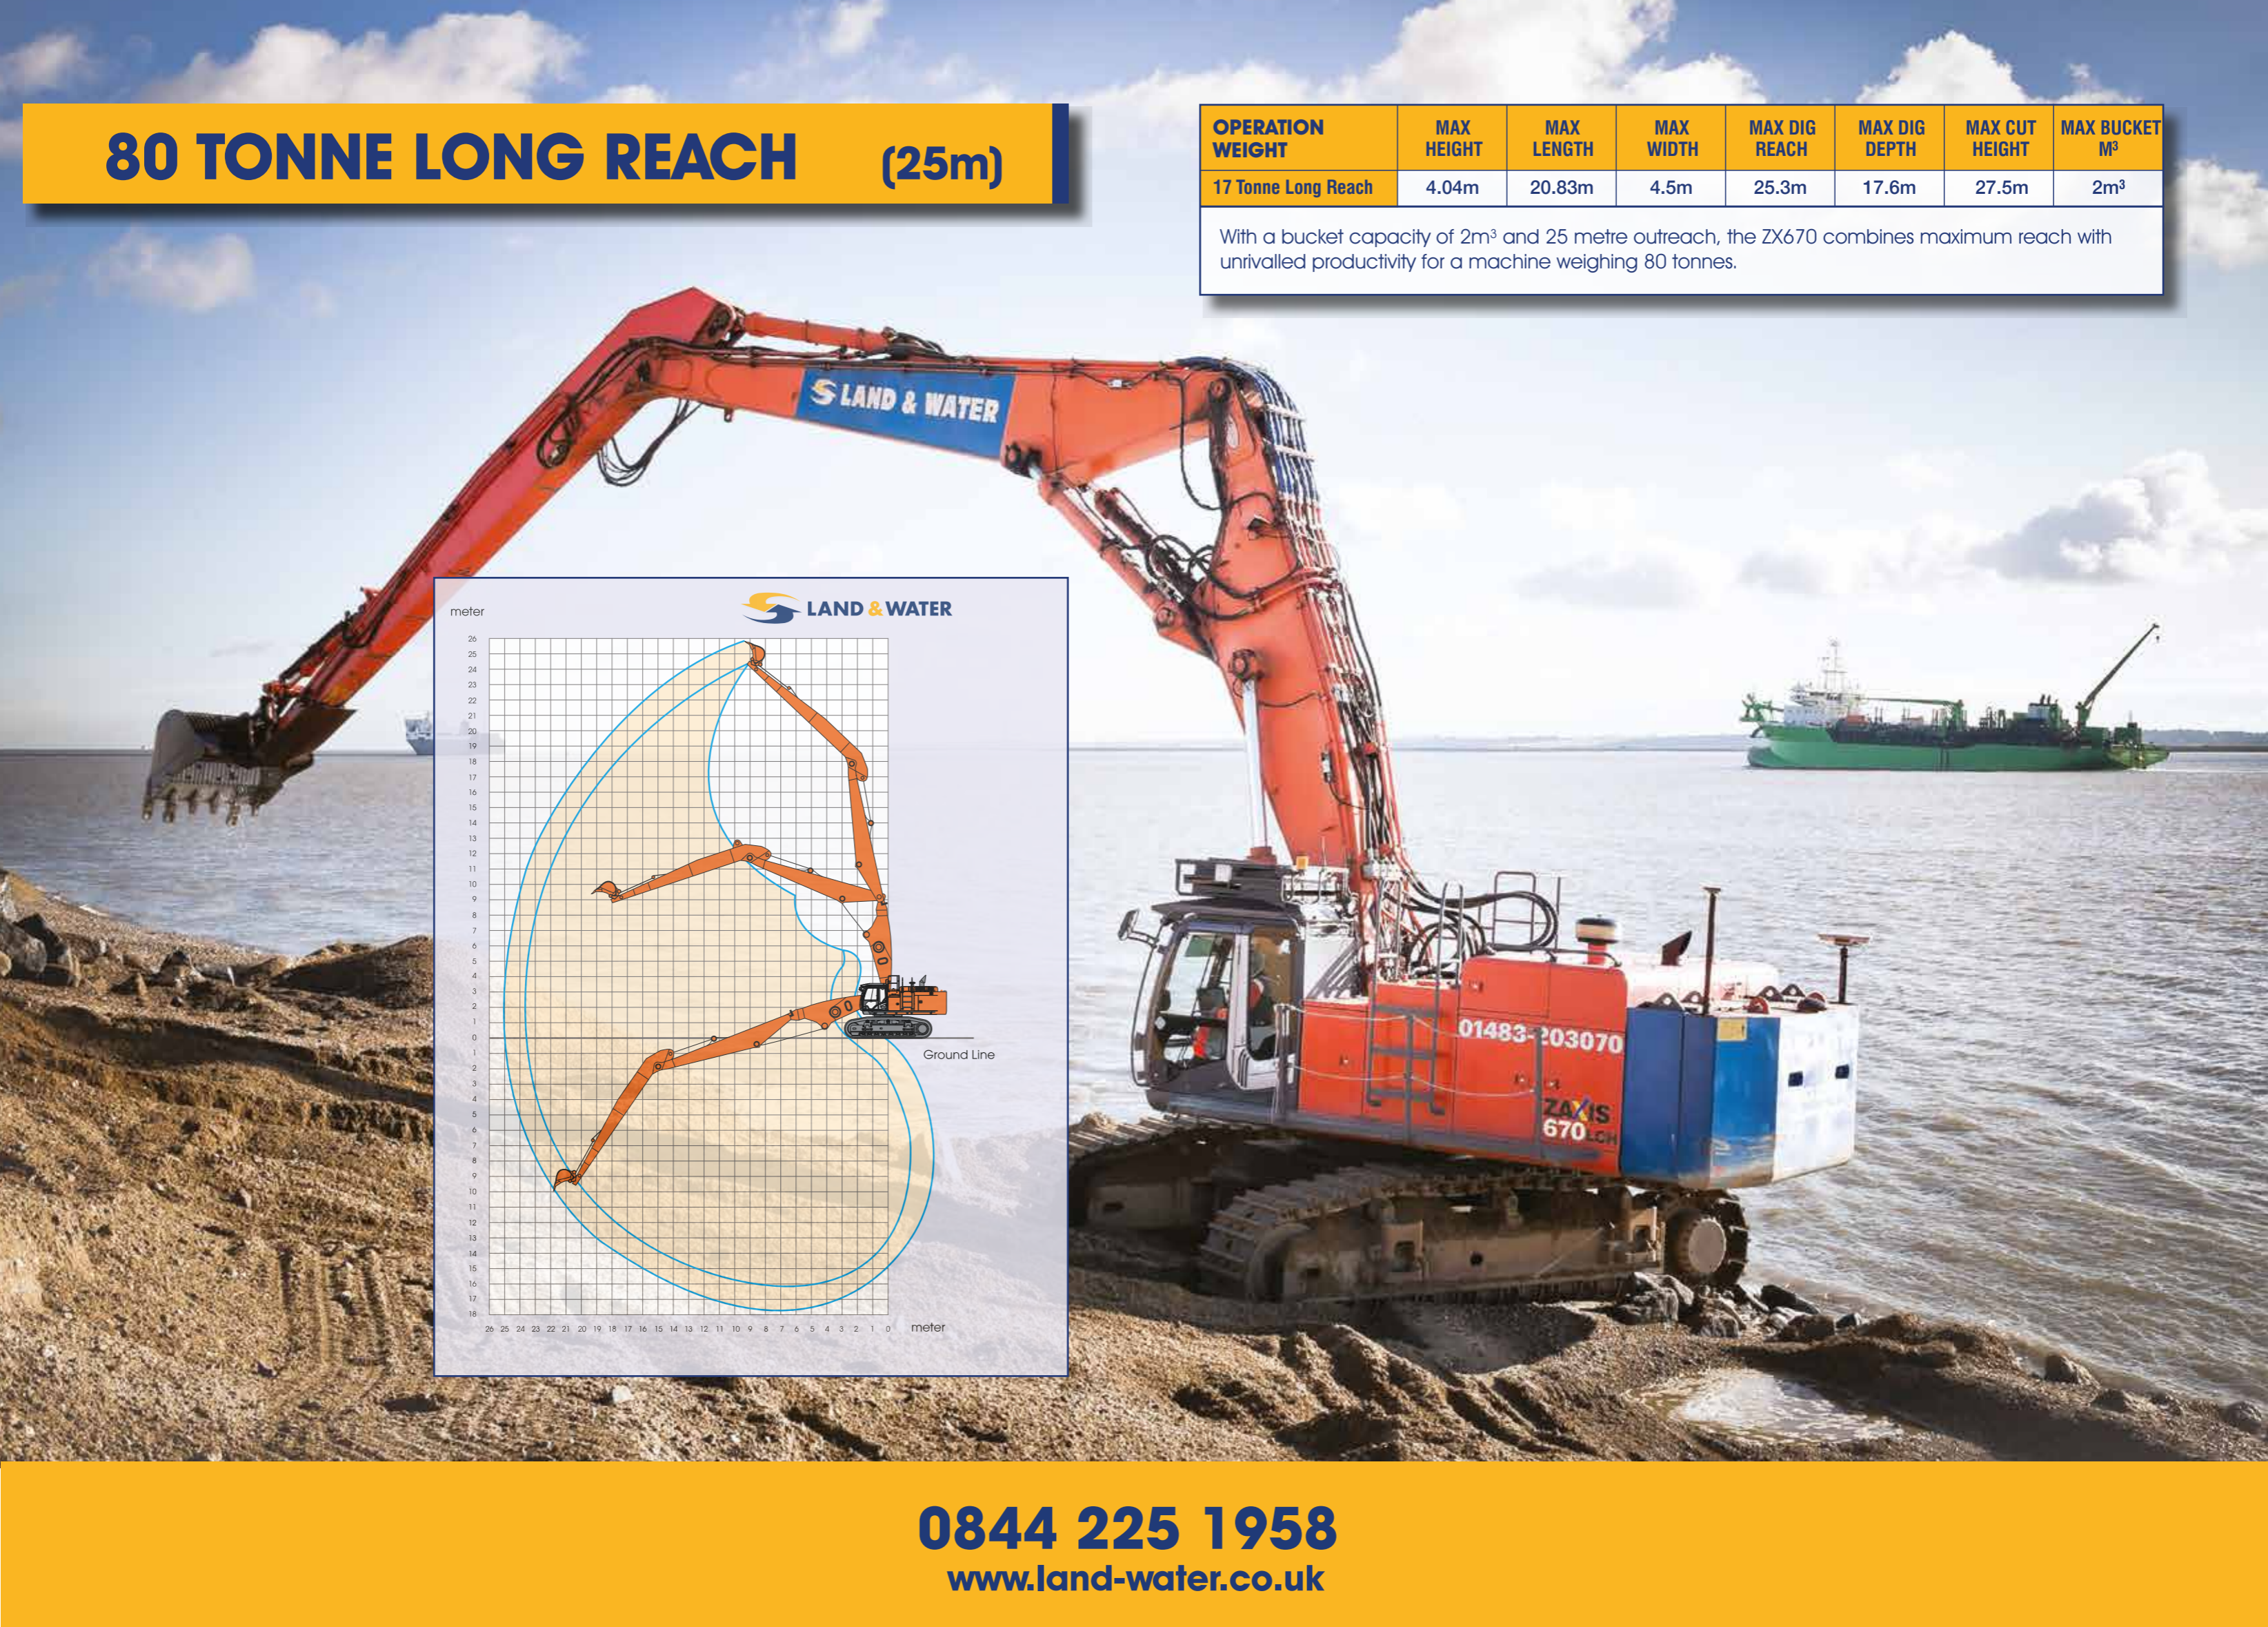

# 80 TONNE LONG REACH (25m)

OPERATION WEIGHT	MAX HEIGHT	MAX LENGTH	MAX WIDTH	MAX DIG REACH	MAX DIG DEPTH	MAX CUT HEIGHT	MAX BUCKET M <sup>3</sup>
17 Tonne Long Reach	4.04m	20.83m	4.5m	25.3m	17.6m	27.5m	2m <sup>3</sup>

With a bucket capacity of 2m<sup>3</sup> and 25 metre outreach, the ZX670 combines maximum reach with unrivalled productivity for a machine weighing 80 tonnes.

**0844 225 1958**  
[www.land-water.co.uk](http://www.land-water.co.uk)