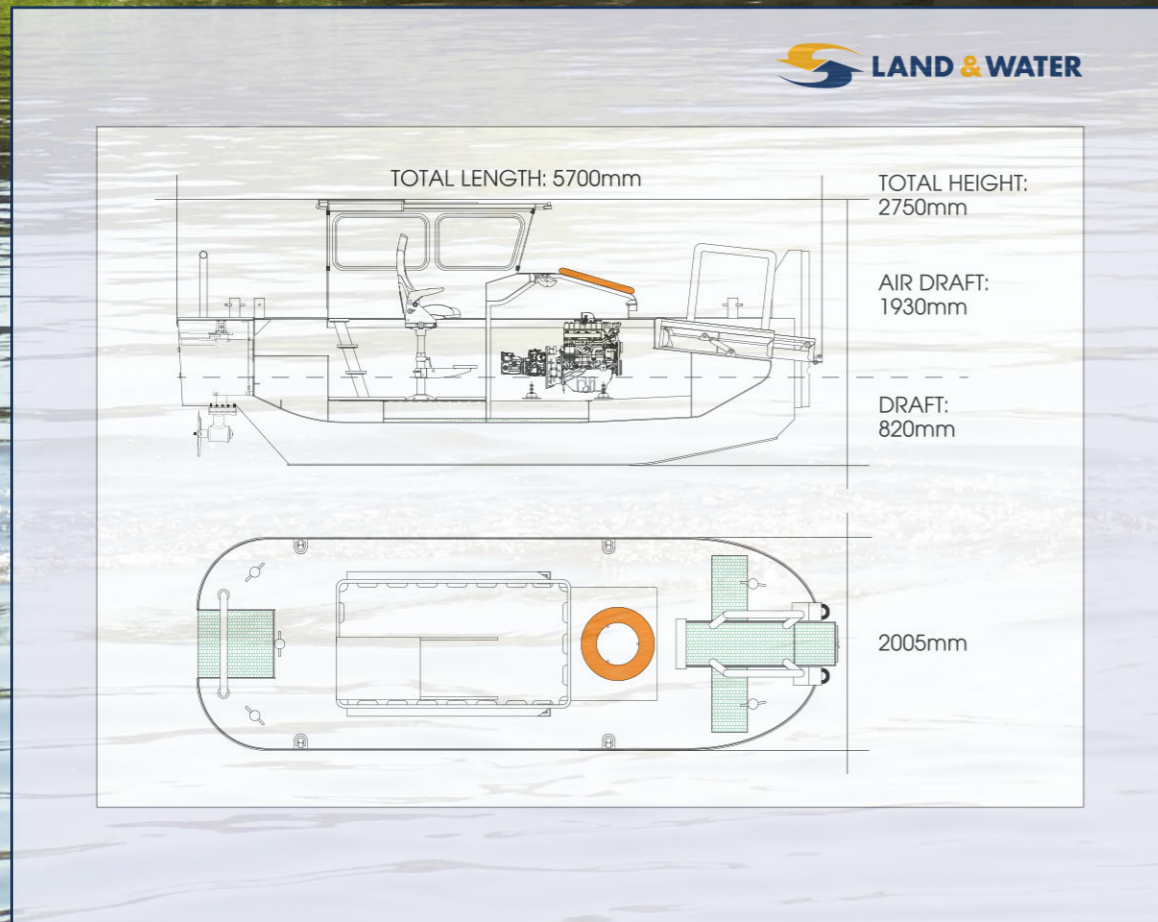

CANAL CLASS TUG

EQUIPMENT	MAX LENGTH	MAX HEIGHT	MAX BREADTH	MAX DRAFT	MAX AIR DRAFT	MAX POWER
Canal Class Tug	5.7m	2.75m	2.05m	820mm	1.93m	40HP

This small but powerful tug is specifically designed to be used on the UK's canal network and can fit through the smallest of canal locks.