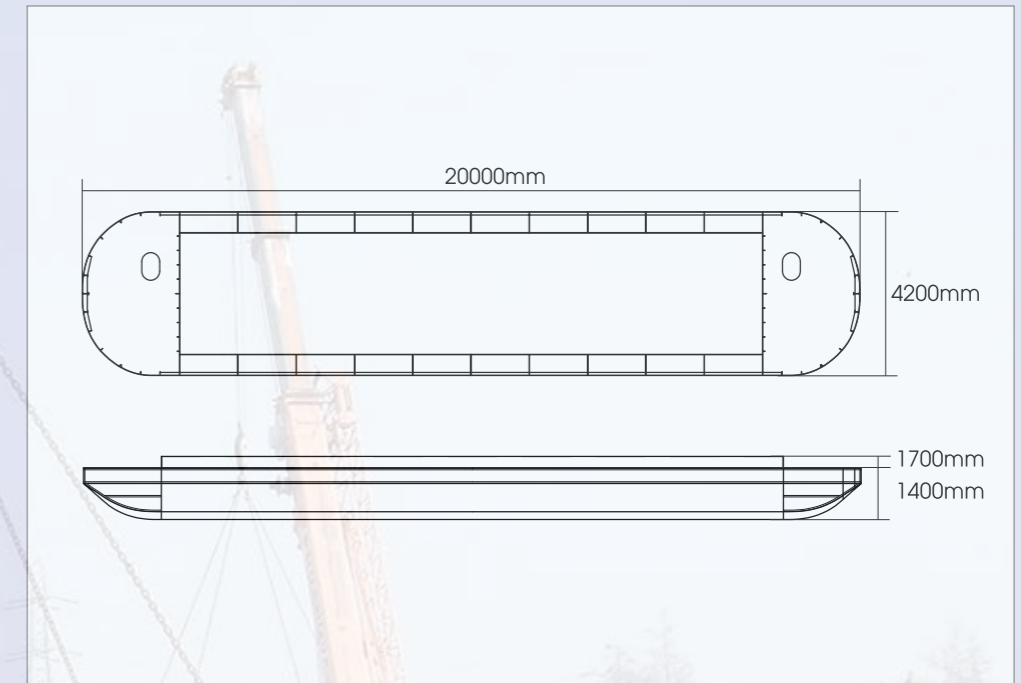

OLYMPIC CLASS

CLASS	MAX WIDTH	MAX LENGTH	MAX WEIGHT	LADEN DRAFT	MAX CAPACITY
Olympic	4.2m	20m	20T	1.1m	80T

Designed to be used on inland waterways or rivers this class of hopper has a capacity of up to 80 Tonnes with a laden draft of 1.1m.