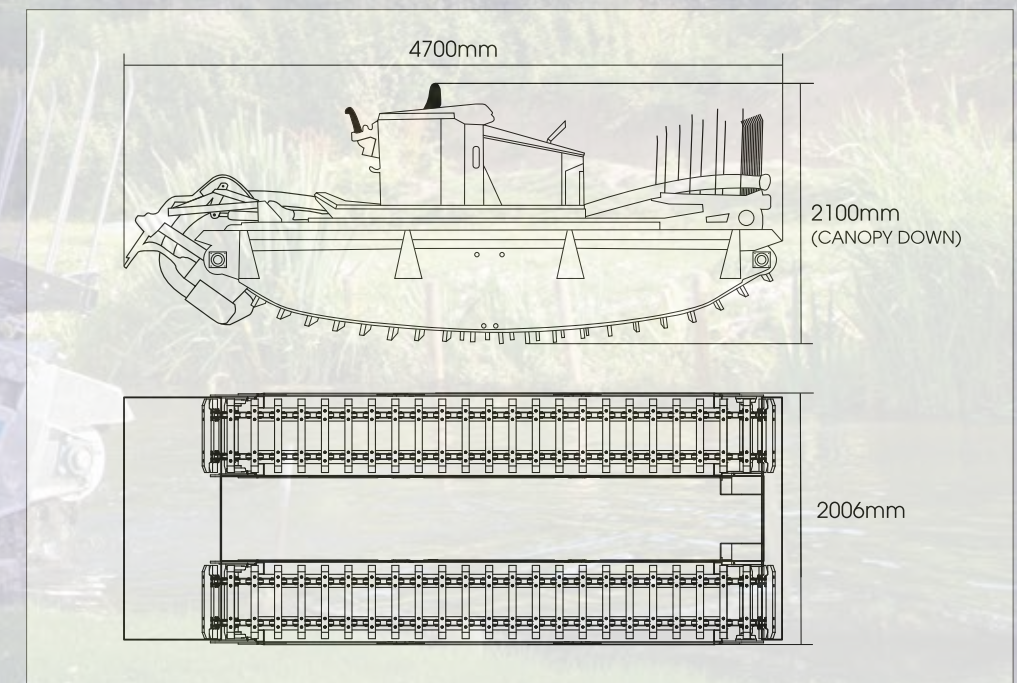

LAND & WATER