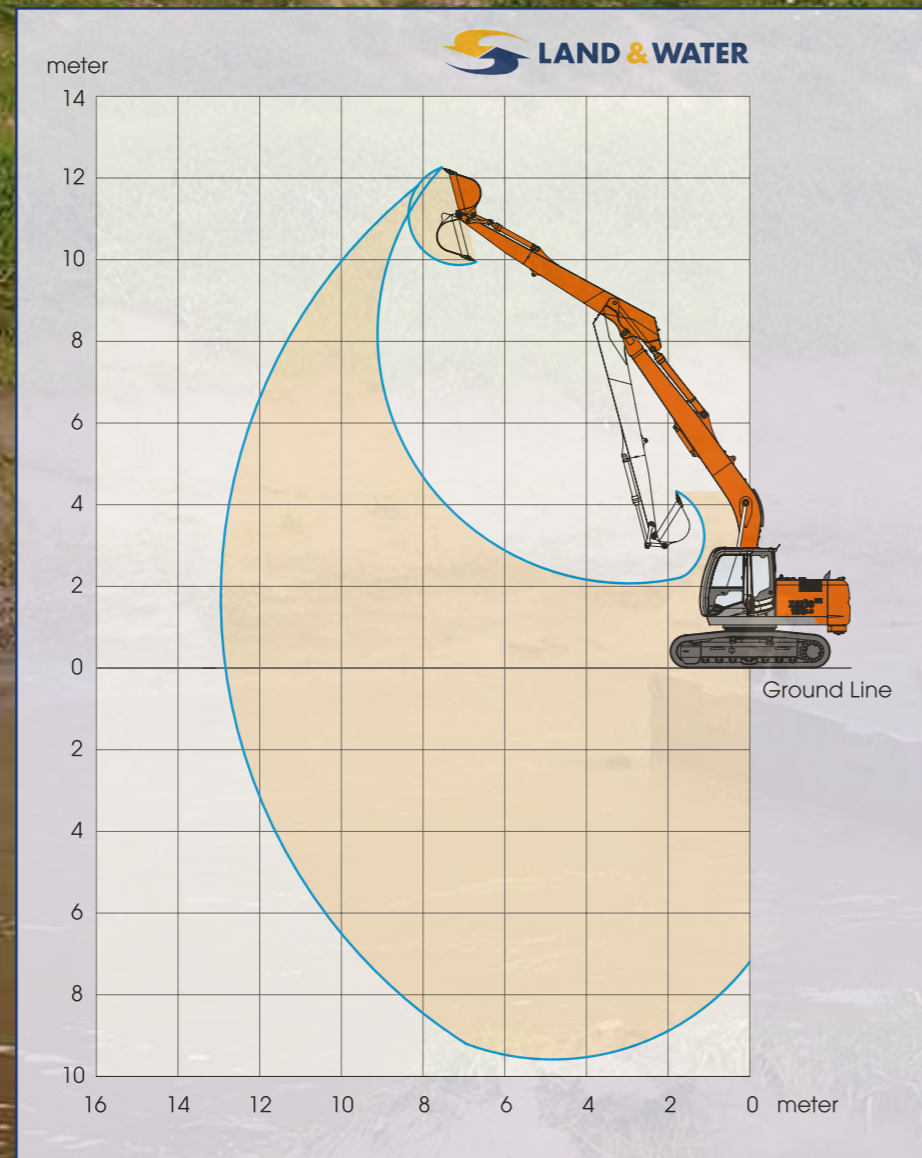

17 TONNE LONG REACH

OPERATION WEIGHT	MAX HEIGHT	MAX LENGTH	MAX WIDTH	MAX DIG REACH	MAX DIG DEPTH	MAX CUT HEIGHT	MAX BUCKET M ³
17 Tonne Long Reach	3.08m	10.5m	2.7m	12.86m	9.58m	12.26m	0.4m ³

Some of the lightest Long Reach excavators of their class, which can access smaller sites and still provide superb productivity.

0844 225 1958
www.land-water.co.uk