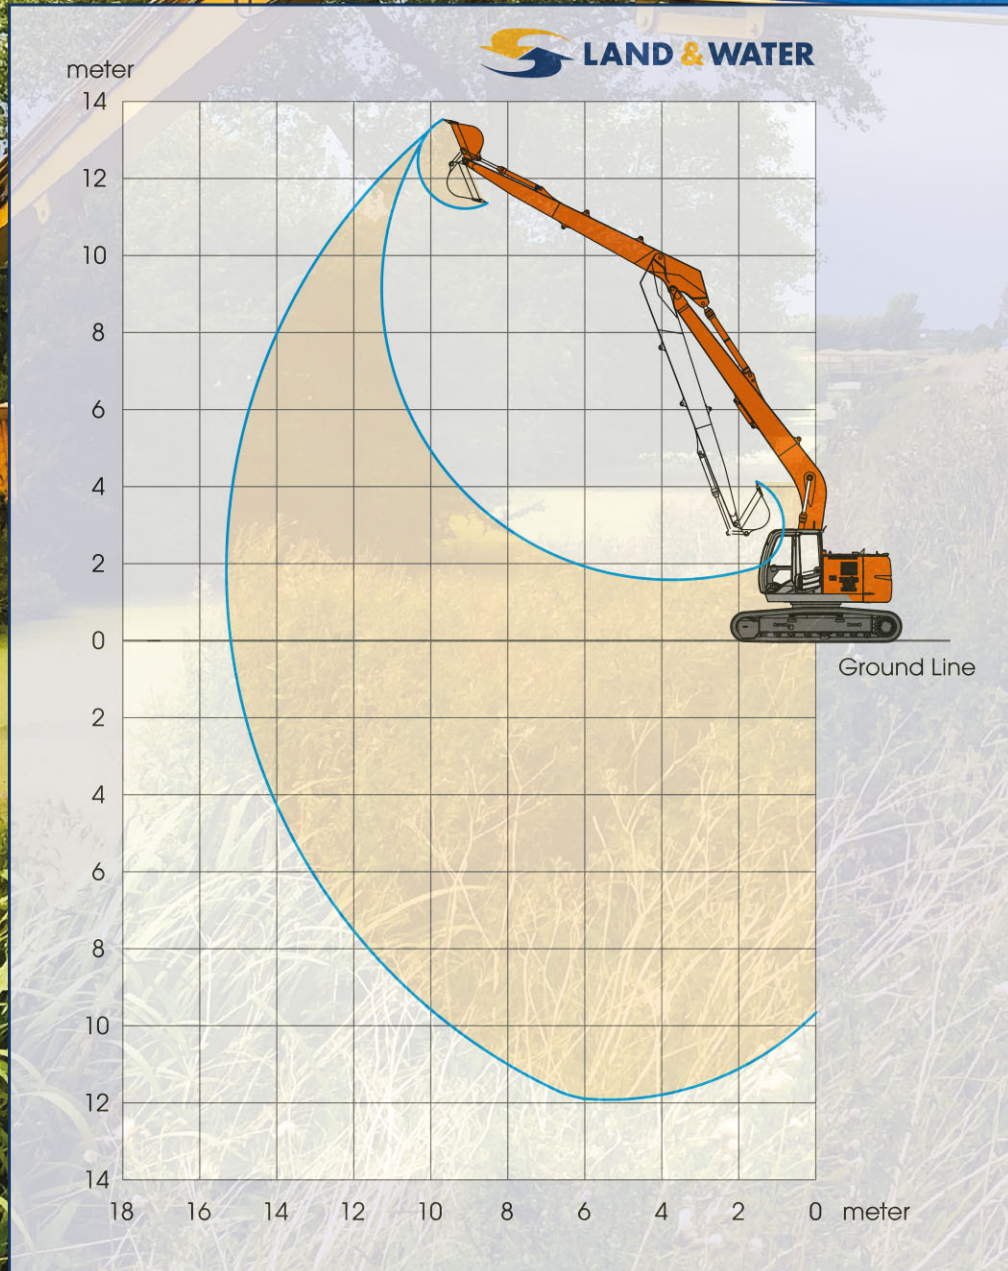

24 TONNE LONG REACH

OPERATION WEIGHT	MIN HEIGHT	MIN LENGTH	MIN WIDTH	MAX DIG REACH	MAX DIG DEPTH	MAX CUT HEIGHT	MAX BUCKET M ³
24 Tonne Long Reach	3.24m	12.75m	3.29m	15.5m	11.69m	13.59m	0.6m ³

The workhorse and most versatile excavators within our hire fleet. These excavators give an exceptional outreach to weight ratio and can be used for a vast range of applications from dredging through to muck away operations. We also have the first Hitachi reduced tail swing Long Reach Excavators sold new in Europe. These machines are the most compact and versatile units available with their virtually zero tail swing, just as useful on a restricted building site or working on the riverbank.