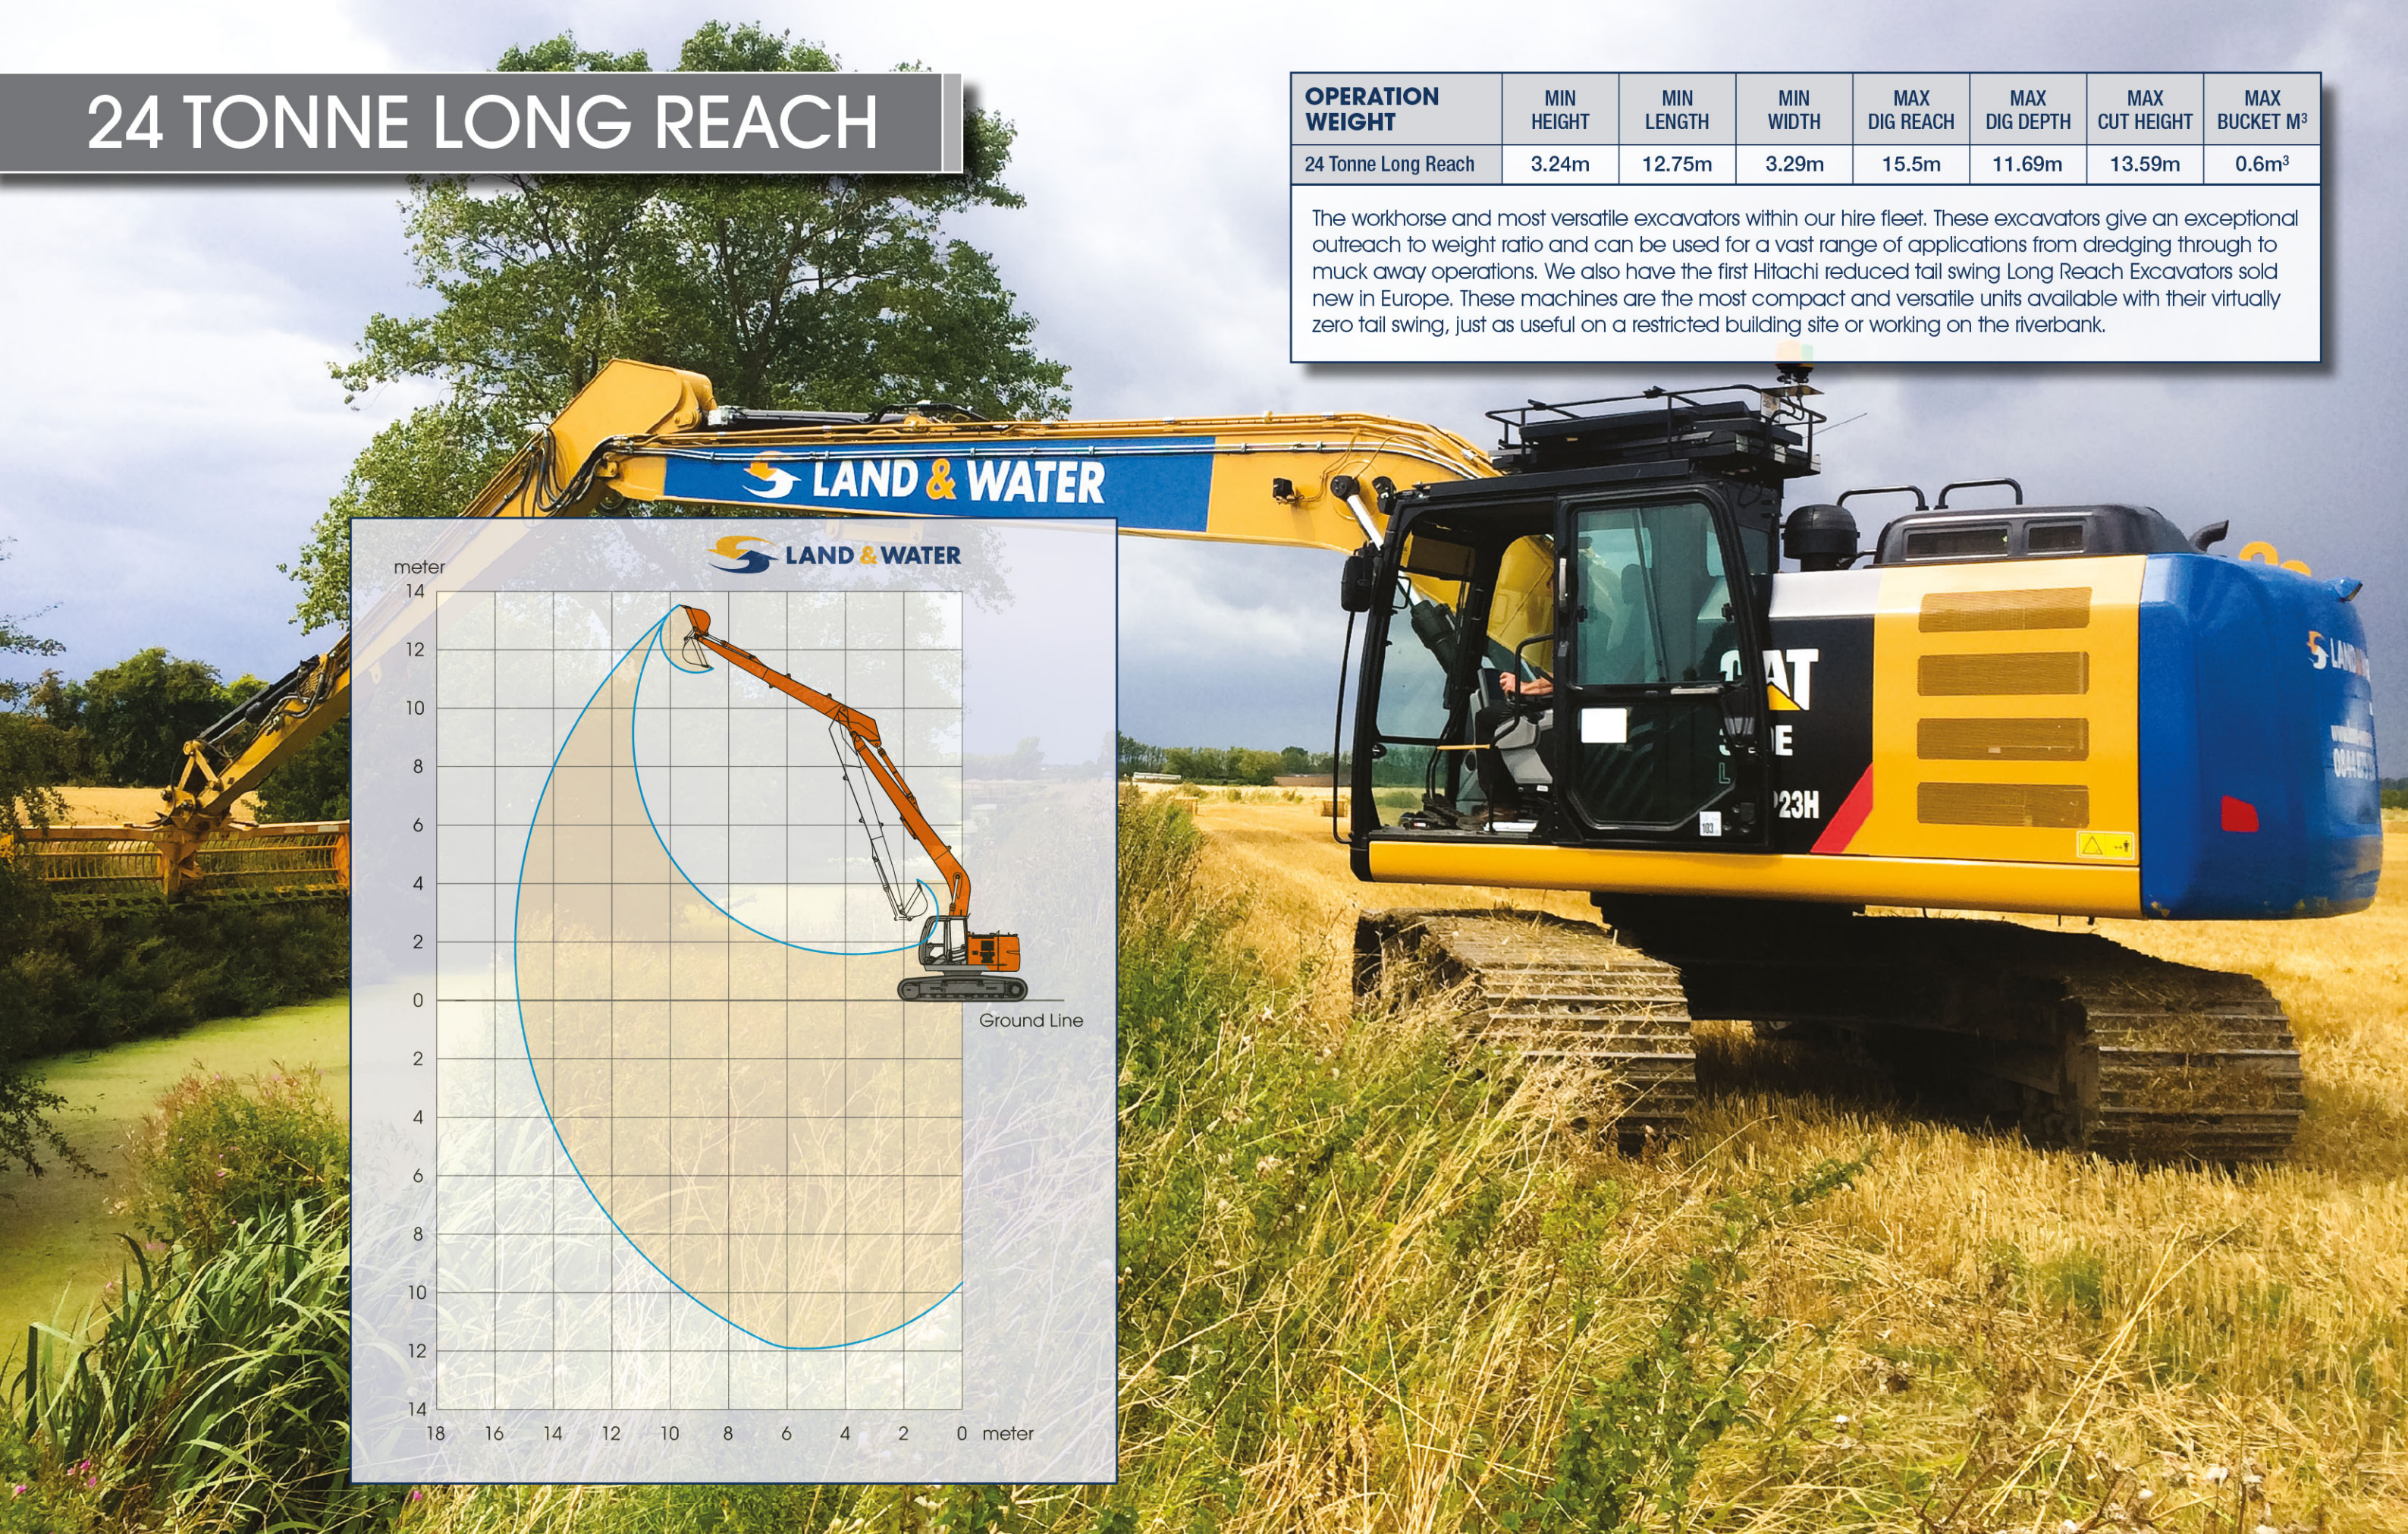

24 TONNE LONG REACH

OPERATION WEIGHT	MIN HEIGHT	MIN LENGTH	MIN WIDTH	MAX DIG REACH	MAX DIG DEPTH	MAX CUT HEIGHT	MAX BUCKET M ³
24 Tonne Long Reach	3.24m	12.75m	3.29m	15.5m	11.69m	13.59m	0.6m ³

The workhorse and most versatile excavators within our hire fleet. These excavators give an exceptional outreach to weight ratio and can be used for a vast range of applications from dredging through to muck away operations. We also have the first Hitachi reduced tail swing Long Reach Excavators sold new in Europe. These machines are the most compact and versatile units available with their virtually zero tail swing, just as useful on a restricted building site or working on the riverbank.

0844 225 1958 (Option 2)

www.land-water.co.uk