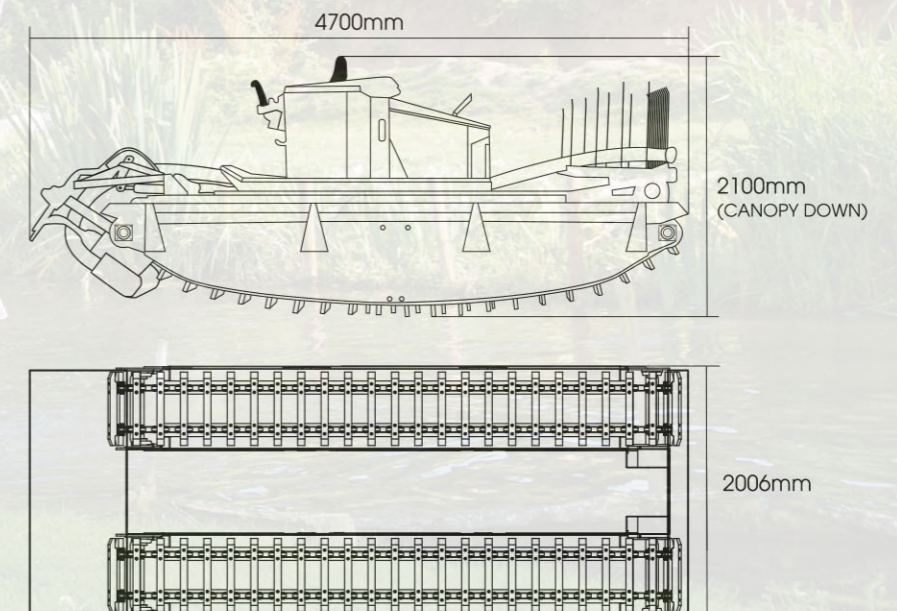

LAND & WATER