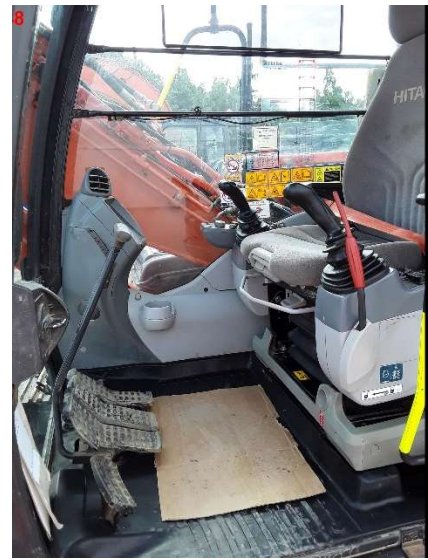

Land & Water Plant Ltd – Plant For Sale

Make	Hitachi
Model	ZX130
Weight	14700kg
Reach	13m
Year	2015
Hours	Circa 5500hrs
Serial #	TBC
Transport Dims L x W x H	10.8m x 2.7m x 2.8m

General Condition	Good Serviceable condition
Specification	<p>Full Service History, Maintained by Hitachi from new. Huge specification. Bio Oil, Additional Working Lights, Air Con, Certificated Lifting Point, Aux Circuit (also Weed cutting service), Height limiter & supplied with one bucket.</p> <p>Land & Water machine from new. Full CE Certification & Radius charts,</p>